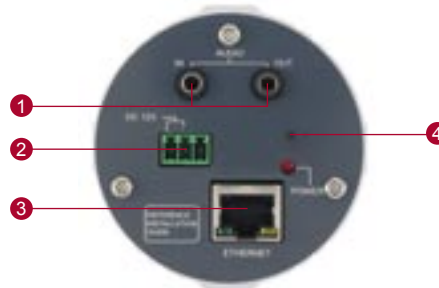

ACM-1011

Indoor IP IR Bullet Camera

* The bracket is not included.

- 1/3" Micron Progressive Scan CMOS
- Day and night function with Mechanical IR Cut Filter
- Integrated f3.3 ~ 12 mm / F1.6 lens
- Selectable MPEG-4 / MJPEG compression
- VGA resolution at 30 FPS
- Multi-stream with variable frame rate in the same compression
- Two-way audio supported
- Hardware motion detection
- DC 12 V or Power over Ethernet (IEEE 802.3af) supported