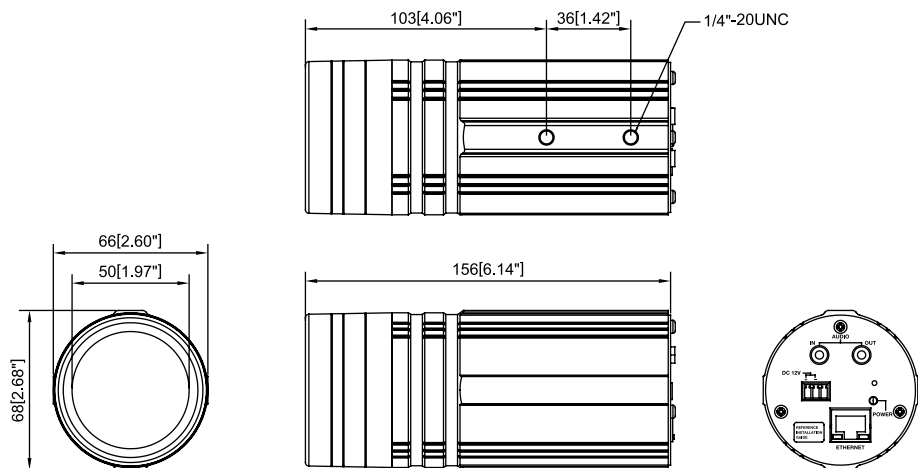

- 1 Audio Input / Output
- 2 DC 12 V Power Input
- 3 Ethernet Port
- 4 Reset Button

DIMENSION DIAGRAM

Unit: mm [inch]

**PRODUCT SPECIFICATION**

		ACM-1011
Image	Device	Micron Progressive Scan CMOS
	Size	1/3 inch
	Effective Pixels	640 x 480
Min. Scene Illumination	Color	Color mode automatically switched to B/W mode under 4 Lux
	B/W	0 Lux (IR LED ON)
	IR Sensitivity	from 700 nm to 1100 nm
	IR LED	IR LED x24 (850 nm)
	CDS Sensor	Yes
	IR Working Distance	20 ~ 30 M (30 IRE)
Lens	Lens	f3.3 ~ 12 mm / F1.6
	Viewing Angle	89.8° ~ 23.9° (Horizontal)
Synchronization	Sync. System	Internal
Day/Night Functions	Mechanical IR Cut Filter	Yes
Functions	Motion Detection	Yes (3 Windows)
	Electronic Shutter	1/5 ~ 1/2,000 sec. (60 Hz); 1/5 ~ 1/2,000 sec. (50 Hz)
	Flickerless	1/120 sec. (60 Hz); 1/100 sec. (50 Hz)
	BLC	Yes
	AGC	Automatic (user defined)
	White Balance	6 modes (AUTO,INDOOR1,INDOOR2,OUTDOOR1,OUTDOOR2, HOLD CURRENT,MANUAL) configurable
S/N Ratio	S/N Ratio	Better than 44 dB
	Compression	MPEG-4 SP, MJPEG selectable
Video Compression	Picture Resolution	VGA (640x480) QVGA(320x240) QQVGA(160x112)
	Image Frame Rate	30 fps at VGA resolution
	Audio Input	Compression
Audio Output	Audio Line Input	Unbalanced, 1.4Vp-p, 1Vrms, 3.5 mm Phone Jack
	Audio Line Output	Unbalanced, 1.4Vp-p, 1Vrms, 3.5 mm Phone Jack
External I/O	Reset Button	Factory default
	LED	System status
Network	Ethernet	Ethernet(10/100 Base-T), RJ-45 connector
	Protocol	TCP, UDP, IP, HTTP, DHCP, PPPoE, RTP, RTSP,FTP,SMTP,DNS,DDNS,NTP,ICMP,IGMP,ARP,3GPP
	Web Browser	Microsoft Internet Explorer 6.0 or above
Software	SDK	ACTi SDK-10000
	Security	Password protection: configured by the administrator
Operating	Temperature	0 °C ~ 50 °C (32 ~ 122 °F)
Power	Power Requirement	PoE(IEEE802.3af) with class 3
	Power Consumption	6 W (DC 12 V) w/ IR ON 6.24 W (PoE) w/ IR ON
Physical	Dimensions (WxHxD)	66 mm x 156 mm (2.6" x 6.14")
	Weight	505 g (1.11 b)